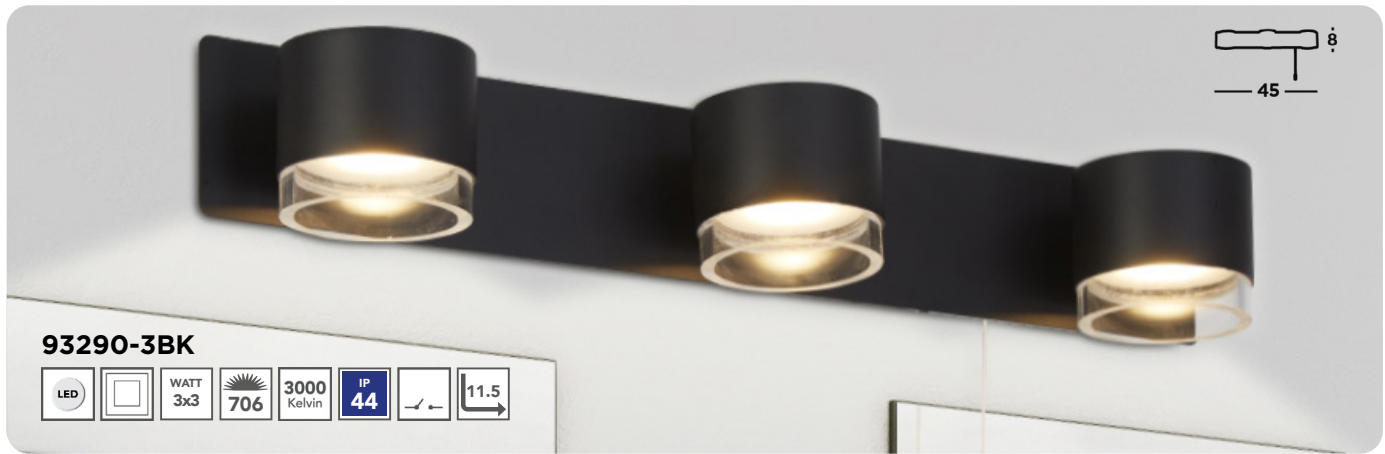

Tumbler Metal, matt black, acrylic lights

Flare Metal, matt black ball with acid diffuser top and bottom